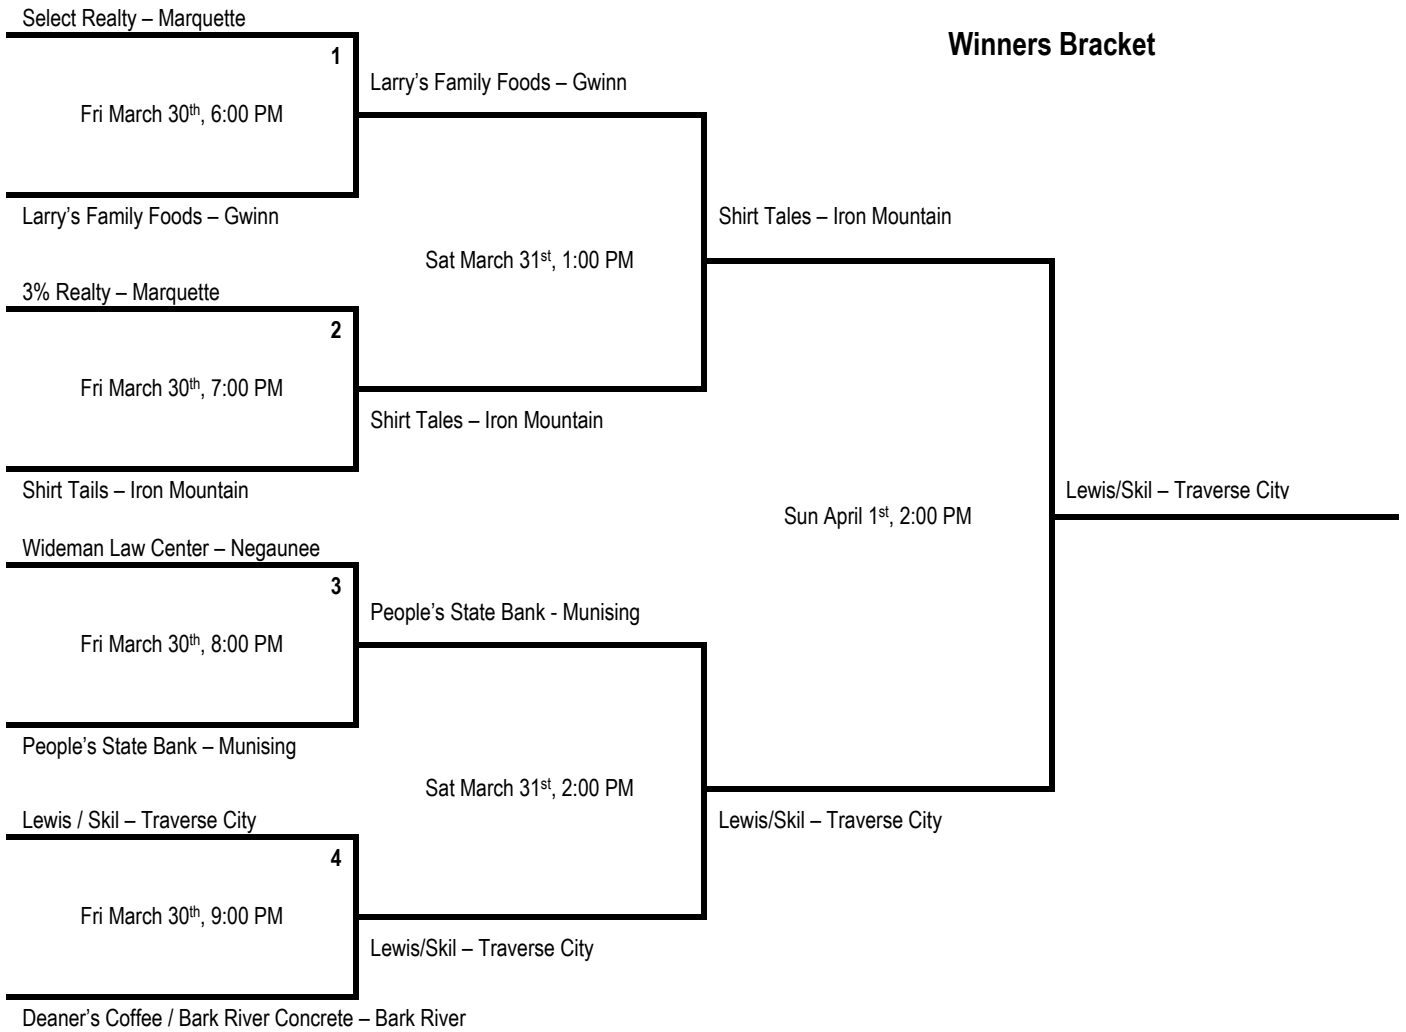

# 43<sup>rd</sup> ANNUAL NEGAUNEE INVITATIONAL

**45 & Older**  
Eastern Standard Time

## Winners Bracket

## Consolation Bracket